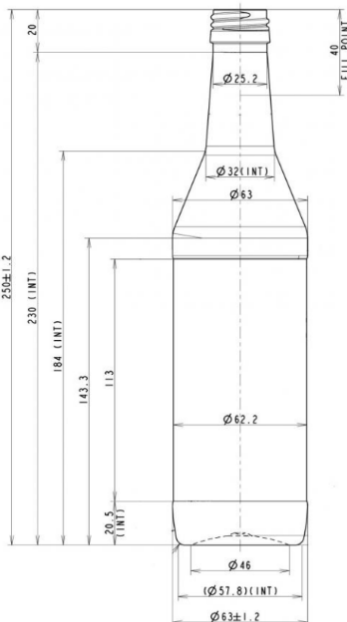

Food contact statement

We hereby confirm that this product complies with the requirements of the european legislation (EU) no 10/2011 and all its amendments for plastics used in contact with food.